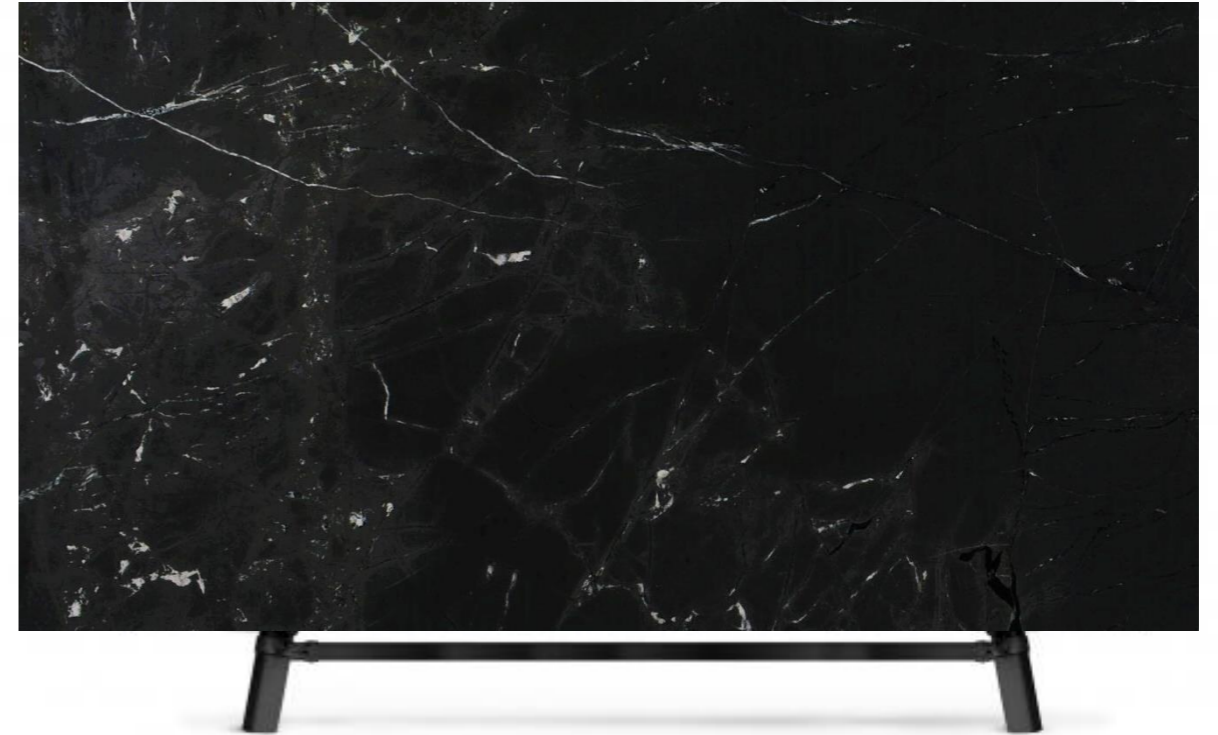

quartzites

Exclusive

Black Diamond